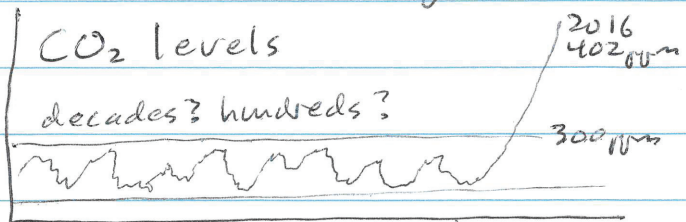

- Video of ~~the~~ journey on (A) plane and (B) 48-hr (2) road trip of ^{~100 total?} many dogs, then given to receiving families (who adopt them following revival/renewal efforts).

6 a
• EXPLORATION OUTER SPACE Moon quest through various admin.s
"Americans are headed to the cosmos" - Bush (Jr.), invites other nations to join "Constellation". Obama focused on Mars "we've already been to the Moon". DJT 2016 aims to return to Moon, then Mars → Artemis, 2019.

• NOVA Ancient Ice. Petrified forest shows with fossil leaves shows it used to be temperate. Has cycled between ice and temperate several times. Antarctic is size of US & Mexico, ^{ice} sometimes as thick as 3 miles. 20% of last 500 M years poles were warm. Our ice era started 32 M years ago. Greenland Frand withdrawing since ~1400.

Now ~1 mile/year. In recent times, earth's CO₂ levels have surpassed far outside usual ranges of fluctuation.

• Scraps Plastic - only 9% is recycled. Most ends up stacked in 3rd world, becoming brittle, polluting water. Microplastic found in human blood, ~~plate~~ placenta cells.

^A Solution? Biological recycling by France Co; Carbos via mutant enzyme that breaks down the plastic. [toxicity?]